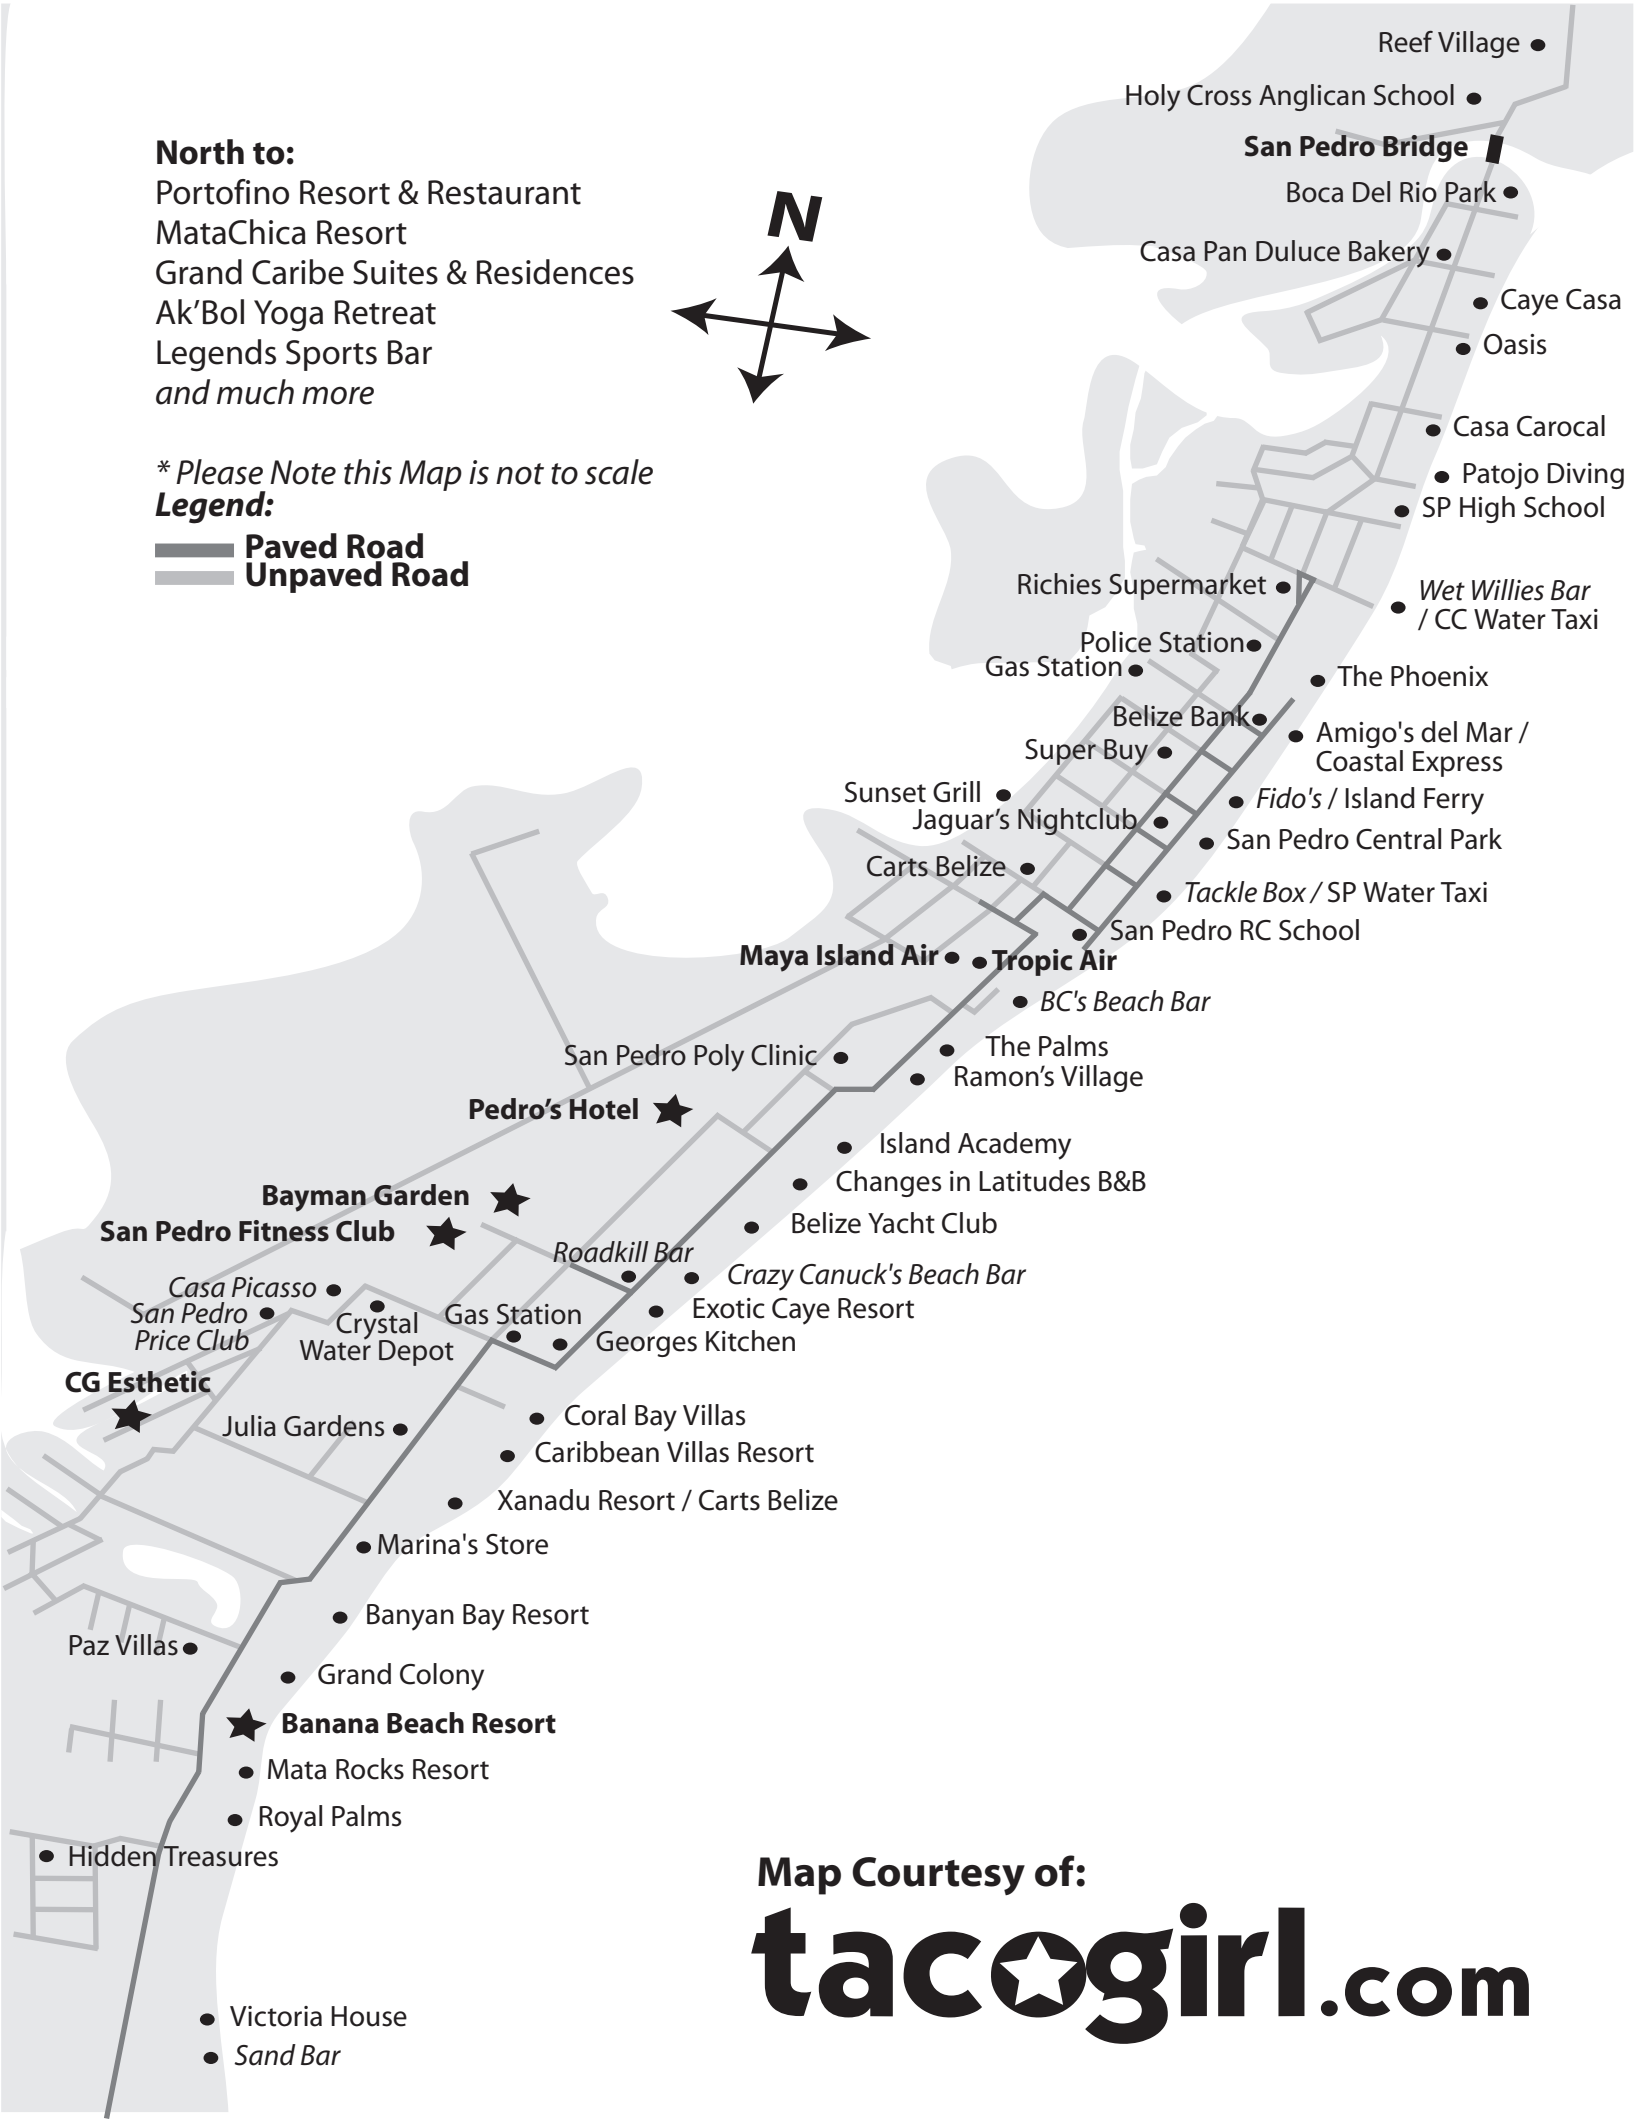

North to:

- Portofino Resort & Restaurant
- MataChica Resort
- Grand Caribe Suites & Residences
- Ak'Bol Yoga Retreat
- Legends Sports Bar
- *and much more*

* Please Note this Map is not to scale

Legend:

- Paved Road
- Unpaved Road

Reef Village ●

Holy Cross Anglican School ●

San Pedro Bridge

Boca Del Rio Park ●

Casa Pan Duluce Bakery ●

● Caye Casa

● Oasis

● Casa Carocal

● Patojo Diving

● SP High School

● *Wet Willies Bar / CC Water Taxi*

Richies Supermarket ●

Police Station ●

Gas Station ●

● The Phoenix

Belize Bank ●

● Amigo's del Mar / Coastal Express

Super Buy ●

● Fido's / Island Ferry

Sunset Grill ●

Jaguar's Nightclub ●

● San Pedro Central Park

Carts Belize ●

● Tackle Box / SP Water Taxi

● San Pedro RC School

Maya Island Air ● Tropic Air

● BC's Beach Bar

San Pedro Poly Clinic ●

● The Palms

● Ramon's Village

Pedro's Hotel ★

● Island Academy

● Changes in Latitudes B&B

Bayman Garden ★

● Belize Yacht Club

San Pedro Fitness Club ★

Roadkill Bar ●

● Crazy Canuck's Beach Bar

Casa Picasso ●

● Exotic Caye Resort

San Pedro Price Club ●

Crystal Water Depot ●

Gas Station ●

Georges Kitchen ●

CG Esthetic ★

Julia Gardens ●

● Coral Bay Villas

● Caribbean Villas Resort

● Xanadu Resort / Carts Belize

● Marina's Store

● Banyan Bay Resort

● Grand Colony

★ **Banana Beach Resort**

● Mata Rocks Resort

● Royal Palms

● Hidden Treasures

● Victoria House

● Sand Bar

Map Courtesy of:

tacogirl.com